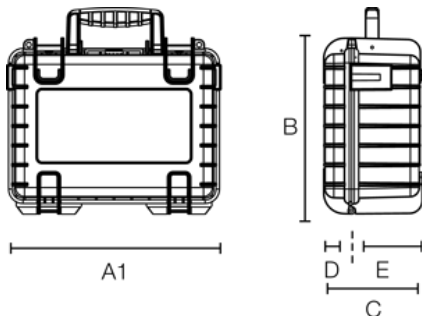

TYPE 4000 GOPRO 9 | TRANSPORT CASE

Product number: 4000/DG/GoPro9

A (A1):	420 mm
B:	325 mm
C:	180 mm
A (A1) inside:	385 mm
B inside:	265 mm
C inside:	165 mm
D (lid) inside:	45 mm
E (bottom) inside:	120 mm

Product features

IP67 UN 3090/91 MIL-STD-801G UN
 Certificates 3480/81 STANAG 4280 DEF STAN
 81-41 ATA 300

Material PP

Volume (l) 16.6

Accessories

Lid Pocket (LP) for B&W outdoor.case

Wall Mount (WM) for B&W outdoor.cases